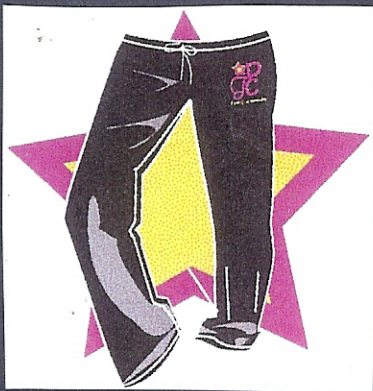

The DANCE COMPANY LOGO WEAR PERFORMING ARTS

DRAW STRING DANCE BAG - PRICE: \$15

DRAWSTRING BAG: \$15

PRINT NAME: _____

AMOUNT ENCLOSED: _____

Turn this form in with your order.

FULL ZIP HOODED SWEATSHIRT - Price: \$34

FULL ZIP HOODED SWEATSHIRT - \$34

PRINT NAME: _____

AMOUNT ENCLOSED: _____

CIRCLE ONE SIZE:

YOUTH SM MD LG
ADULT SM MD LG XL XXL

Turn this form in with your order.

SWEATPANTS - PRICE: \$23

SWEATPANTS - \$23

PRINT NAME: _____

AMOUNT ENCLOSED: _____

CIRCLE ONE SIZE:

YOUTH SM MD LG
ADULT SM MD LG XL XXL

Turn this form in with your order.